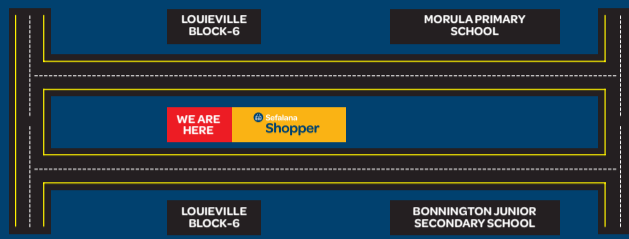

Sefalana Liquor

DIRECTIONS

GABORONE - BLOCK 6

GRAND Opening

Remember to swipe your **SEFALANA REWARDS CARD** every time you shop!

SAVE P4.00 P211⁹⁹ With Reward Card Gordon's Gin 750ml	SAVE P4.00 P216⁹⁹ With Reward Card VAT 69 Whisky 750ml	SAVE P4.00 P275⁹⁹ With Reward Card J&B Whiskey 750ml	SAVE P4.00 P262⁹⁹ With Reward Card First Watch Whisky 750ml	SAVE P3.00 P669⁹⁹ With Reward Card Honor Very Special Cognac 750ml
SAVE P5.00 P320⁹⁹ With Reward Card Grant's Triple Wood 750ml PLUS FREE Coke 2L	SAVE P5.00 P188⁹⁹ With Reward Card Old Buck Gin 750ml	SAVE P5.00 P232⁹⁹ With Reward Card Klip Drift Export 750ml	SAVE P4.00 P196⁹⁹ With Reward Card Smirnoff 1818 Vodka 750ml	SAVE P4.00 P249⁹⁹ With Reward Card Captain Morgan Black 750ml
P775⁹⁹ Glenfiddich Fire & Cane, Orchard Experiment 700ml	SAVE P3.00 P354⁹⁹ With Reward Card Jagermeister Liqueur 750ml	SAVE P5.00 P169⁹⁹ With Reward Card Amarula Cream Liqueur & Ethiopian 750ml	SAVE P3.00 P136⁹⁹ With Reward Card Gordon's & Bos Ice Tea 6x300ml	HOT! DEAL P121⁹⁹ Heineken Lager Can and Silver 6x500ml
HOT! DEAL P22⁹⁹ Carling Black Label Beer 750ml P279⁹⁹ Carling Black Label Beer 12x750ml	HOT! DEAL P103⁹⁹ Carling Black Label Beer 6x500ml	P729⁹⁹ Hennessy Very Special 750ml	P467⁹⁹ Jameson Irish Whiskey 750ml	P151⁹⁹ Clansman Blended Scotch Whisky 750ml

sefalanashopper

sefalanashopper

sefalanasarona

PRICES VALID FROM 03rd JUNE TO 14th JUNE 2026
PROMOTION AVAILABLE ONLY AT SEFALANA LIQUOR BLOCK 6.